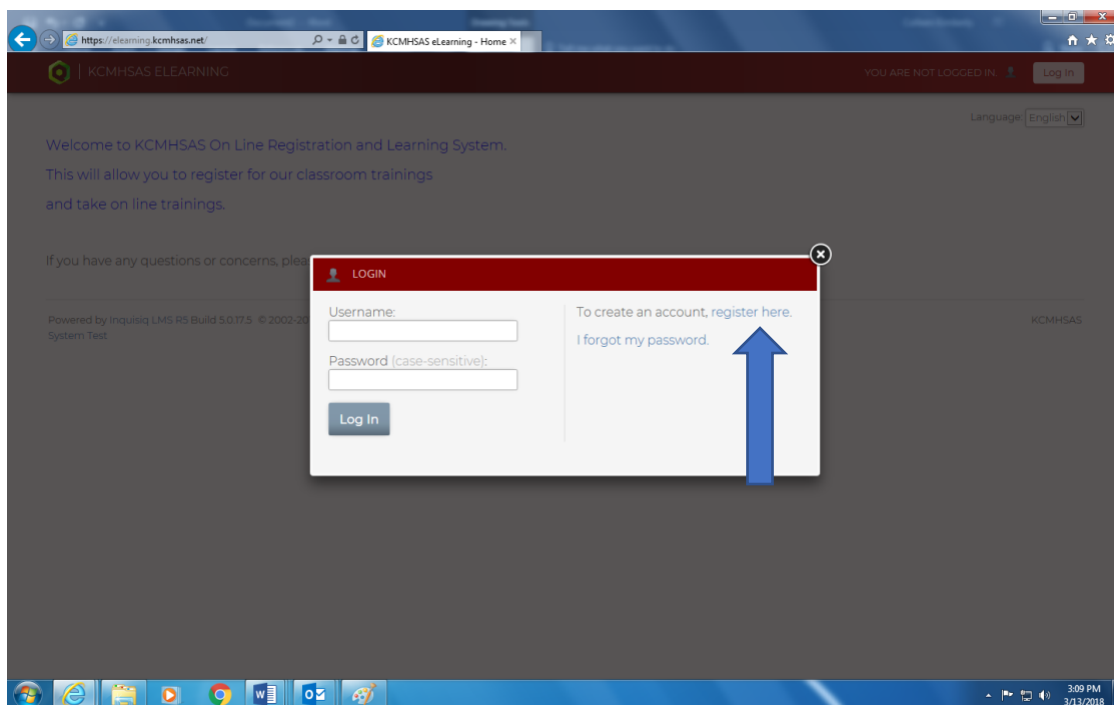

1. Go to <https://elearning.iskzoo.org>
2. Initially the website looks like this. Click on Log in

4. Click on REGISTER HERE

6. Fill in the information that it requests and then push CREATE ACCOUNT

7. 

Required items are marked with an asterisk (*).